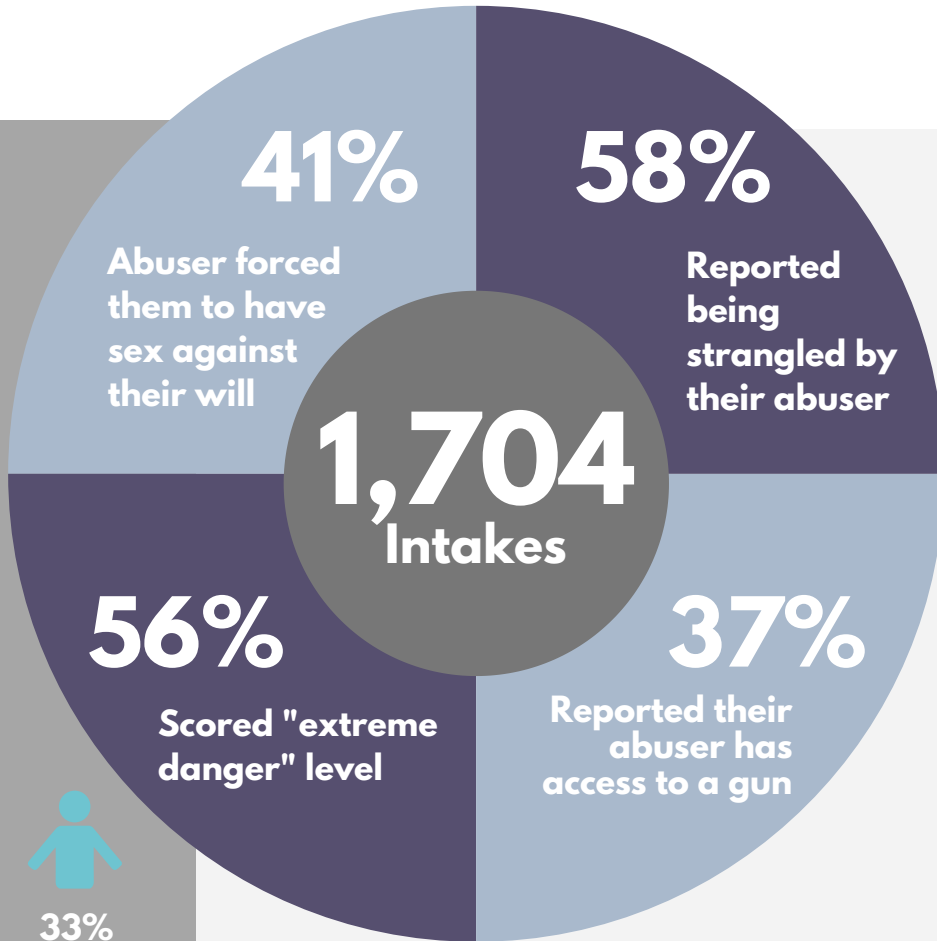

# OneSafePlace 2019 Report

**One Safe Place is a comprehensive  
crime prevention agency  
devoted to preventing crime and  
violence in Tarrant County's  
neighborhoods, schools and homes.**

# 2019 Family Justice Center Client Report

**79%** Reported being told "If I can't have you, no one can"

**55%** Reported that their abuser threatened to kill them

**82%** Reported that their abuser controls most their of daily activities

 33% Hispanic

 31% Caucasian

 24% Black

 3% Asian

 4% Multi-Racial

**20**  
partner agencies providing  
coordinated services under  
one roof

**79%** Clients have at least one child under the age of 18

**67%** Reported their children witnessed physical and/or verbal abuse

**45%** Reported seeing behavior change in their child since they witnessed abuse

**Client demographics**

 **97% Female**  
**3% Male**

**41%**  
Receive  
some form  
of government  
assistance

**49%**  
Less than  
\$1,000/mo  
income